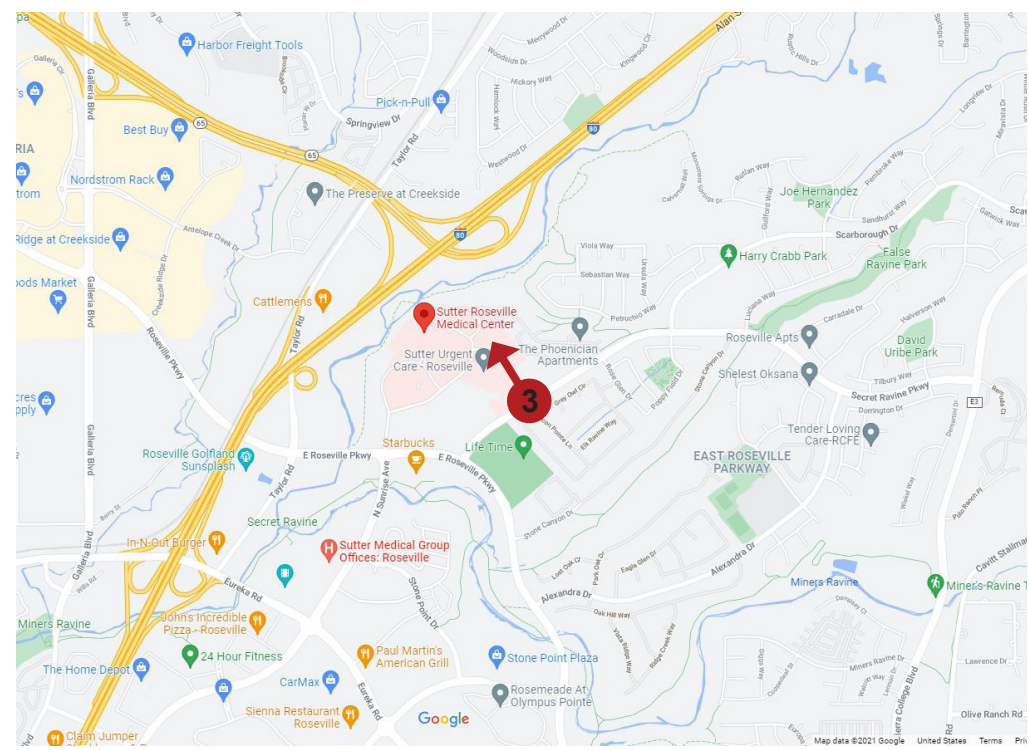

Sutter Roseville Medical Center MOB 7

[View Studies](#)

VIEW 1

E. Roseville Parkway & N. Sunrise Ave.

VIEW 2

PROPOSED PARKING GARAGE 12 EXPANSION IN FRONT OF MOB 7

E. Roseville Parkway & Secret Ravine Parkway

VIEW 3

LOCATION OF PROPOSED MOB

LOCATION OF PROPOSED PARKING GARAGE 12

Secret Ravine Parkway & Medical Plaza Drive

VIEW 4

Secret Ravine Parkway - North

VIEW 5

LOCATION OF PROPOSED MOB

Interstate 80 & Highway 65

VIEW 6

View from the Apartments

VIEW 7

Night View at Secret Ravine Parkway & Medical Plaza

VIEW 8

Night View from the Apartments

SITE SECTION