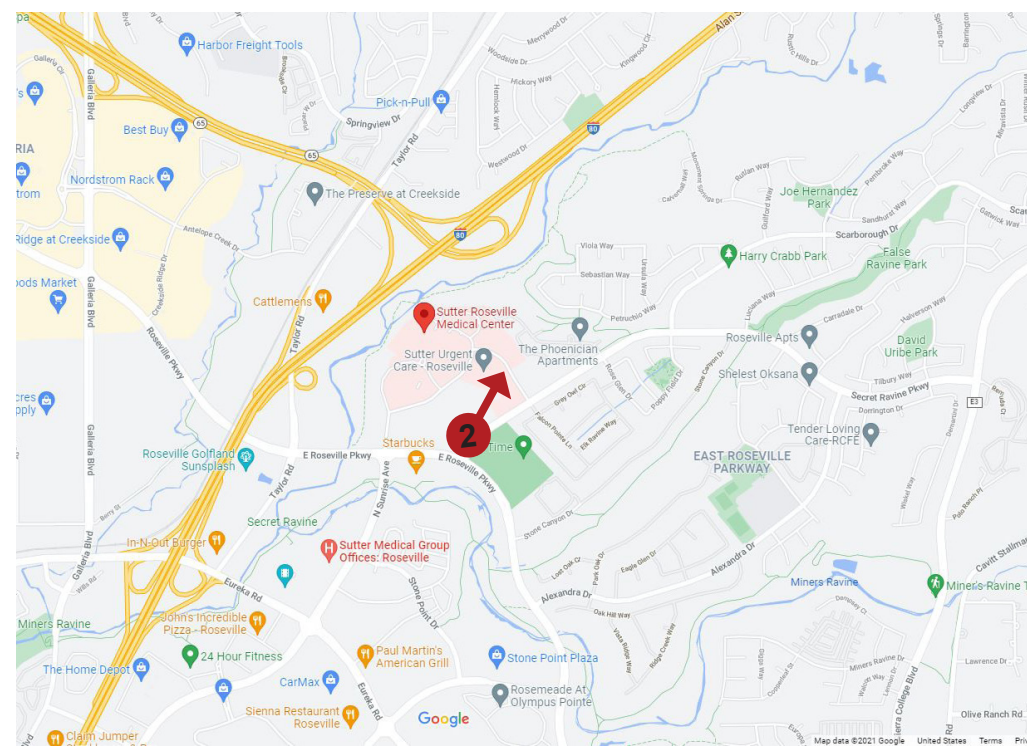

Sutter Roseville Medical Center MOB 7

[View Studies](#)

VIEW 1

E. Roseville Parkway & N. Sunrise Ave.

VIEW 2

PROPOSED PARKING GARAGE 12 EXPANSION IN FRONT OF MOB 7

E. Roseville Parkway & Secret Ravine Parkway

VIEW 3

LOCATION OF PROPOSED MOB

LOCATION OF PROPOSED PARKING GARAGE 12

Secret Ravine Parkway & Medical Plaza Drive

VIEW 4

Secret Ravine Parkway - North

VIEW 5

LOCATION OF PROPOSED MOB

Interstate 80 & Highway 65

VIEW 6

View from the Apartments

VIEW 7

Night View at Secret Ravine Parkway & Medical Plaza

VIEW 8

Night View from the Apartments

SITE SECTION