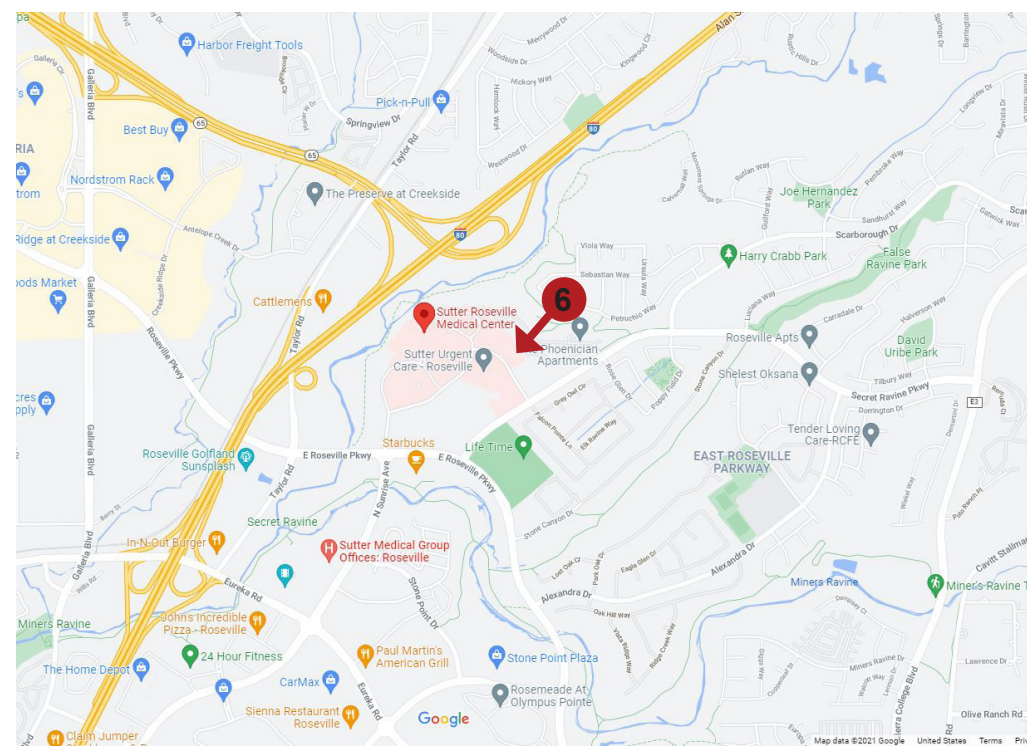

Sutter Roseville Medical Center MOB 7

[View Studies](#)

VIEW 1

E. Roseville Parkway & N. Sunrise Ave.

VIEW 2

PROPOSED PARKING GARAGE 12 EXPANSION IN FRONT OF MOB 7

E. Roseville Parkway & Secret Ravine Parkway

VIEW 3

LOCATION OF PROPOSED MOB

LOCATION OF PROPOSED PARKING GARAGE 12

Secret Ravine Parkway & Medical Plaza Drive

VIEW 4

Secret Ravine Parkway - North

VIEW 5

LOCATION OF PROPOSED MOB

Interstate 80 & Highway 65

VIEW 6

View from the Apartments

VIEW 7

Night View at Secret Ravine Parkway & Medical Plaza

VIEW 8

Night View from the Apartments

SITE SECTION