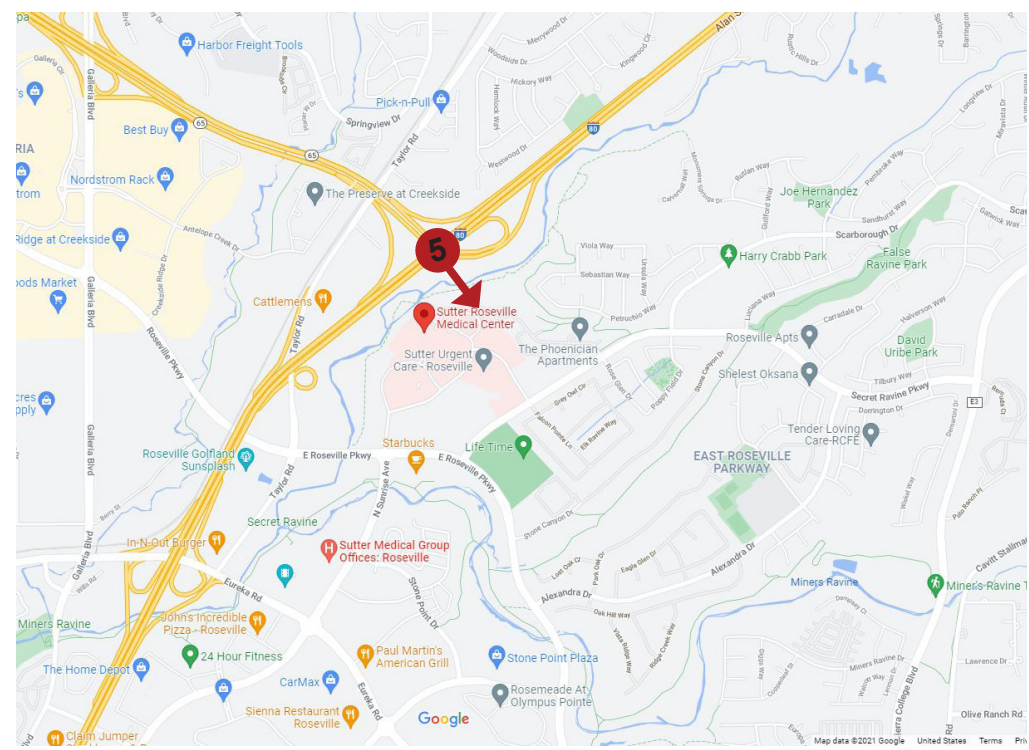

Sutter Roseville Medical Center MOB 7

[View Studies](#)

VIEW 1

E. Roseville Parkway & N. Sunrise Ave.

VIEW 2

PROPOSED PARKING GARAGE 12 EXPANSION IN FRONT OF MOB 7

E. Roseville Parkway & Secret Ravine Parkway

VIEW 3

LOCATION OF PROPOSED MOB

LOCATION OF PROPOSED PARKING GARAGE 12

Secret Ravine Parkway & Medical Plaza Drive

VIEW 4

Secret Ravine Parkway - North

VIEW 5

LOCATION OF PROPOSED MOB

Interstate 80 & Highway 65

VIEW 6

View from the Apartments

VIEW 7

Night View at Secret Ravine Parkway & Medical Plaza

VIEW 8

Night View from the Apartments

SITE SECTION