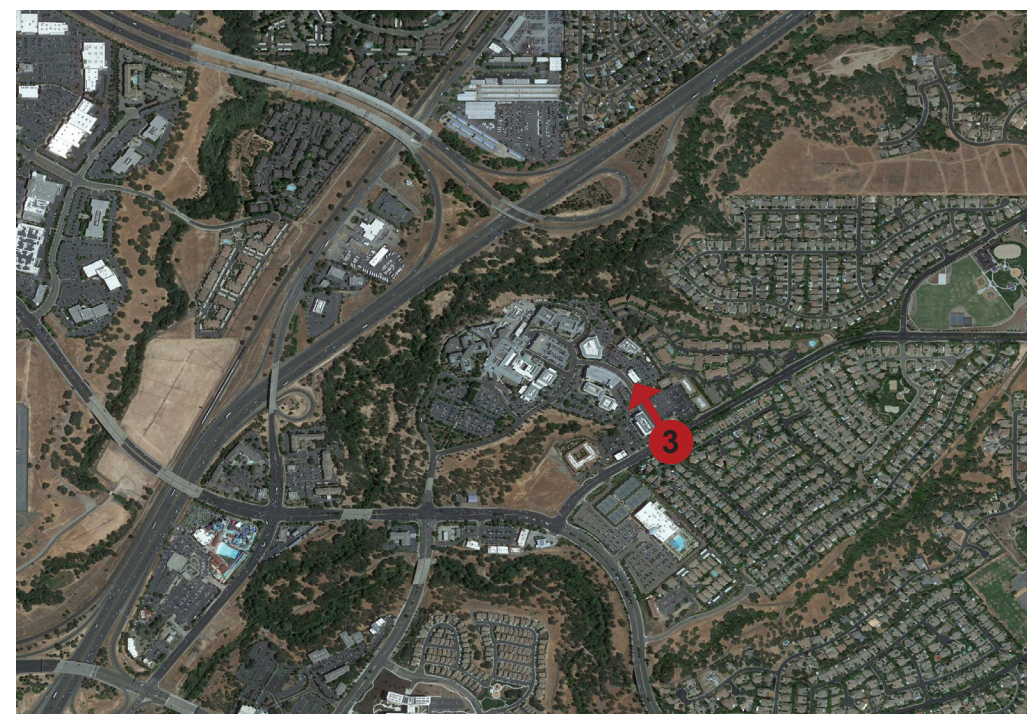

Sutter Roseville Medical Center MOB 7

[View Studies](#)

VIEW 1

E. Roseville Parkway & N. Sunrise Ave.

VIEW 2

PROPOSED PARKING GARAGE 12 EXPANSION IN FRONT OF MOB 7

E. Roseville Parkway & Secret Ravine Parkway

VIEW 3

LOCATION OF PROPOSED MOB

LOCATION OF PROPOSED PARKING GARAGE 12

Secret Ravine Parkway & Medical Plaza Drive

VIEW 4

Secret Ravine Parkway - North

VIEW 5

LOCATION OF PROPOSED MOB

Interstate 80 & Highway 65

VIEW 6

View from the Apartments

VIEW 7

Night View at Secret Ravine Parkway & Medical Plaza

VIEW 8

Night View from the Apartments

SITE SECTION