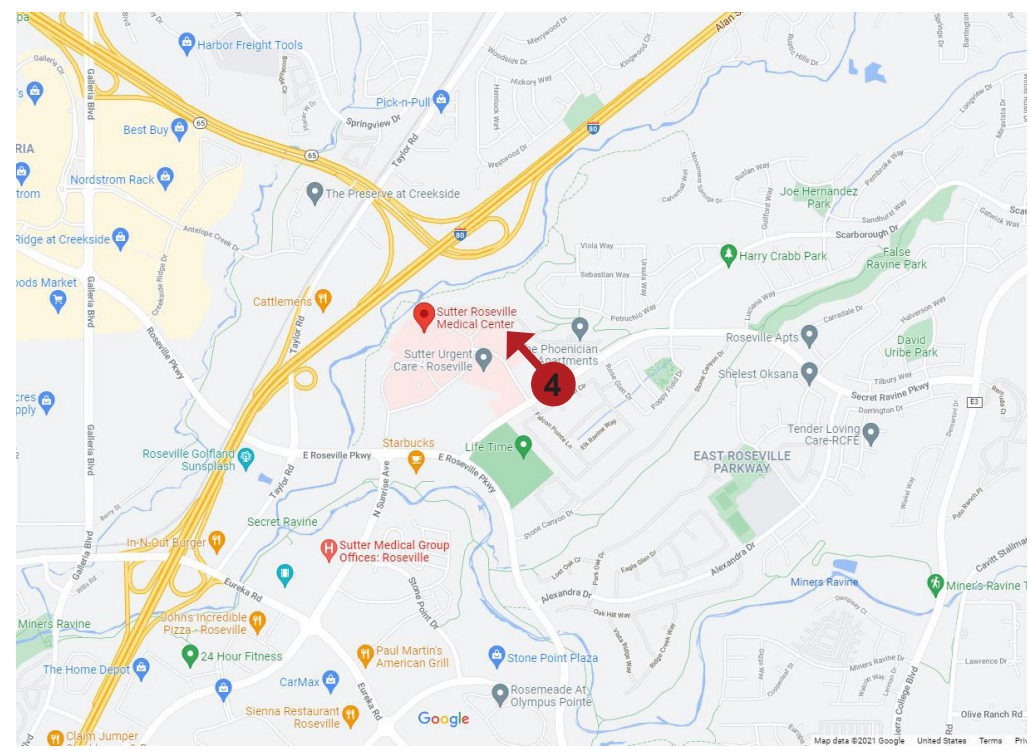

Sutter Roseville Medical Center MOB 7

[View Studies](#)

VIEW 1

E. Roseville Parkway & N. Sunrise Ave.

VIEW 2

PROPOSED PARKING GARAGE 12 EXPANSION IN FRONT OF MOB 7

E. Roseville Parkway & Secret Ravine Parkway

VIEW 3

LOCATION OF PROPOSED MOB

LOCATION OF PROPOSED PARKING GARAGE 12

Secret Ravine Parkway & Medical Plaza Drive

VIEW 4

Secret Ravine Parkway - North

VIEW 5

LOCATION OF PROPOSED MOB

Interstate 80 & Highway 65

VIEW 6

View from the Apartments

VIEW 7

Night View at Secret Ravine Parkway & Medical Plaza

VIEW 8

Night View from the Apartments

SITE SECTION