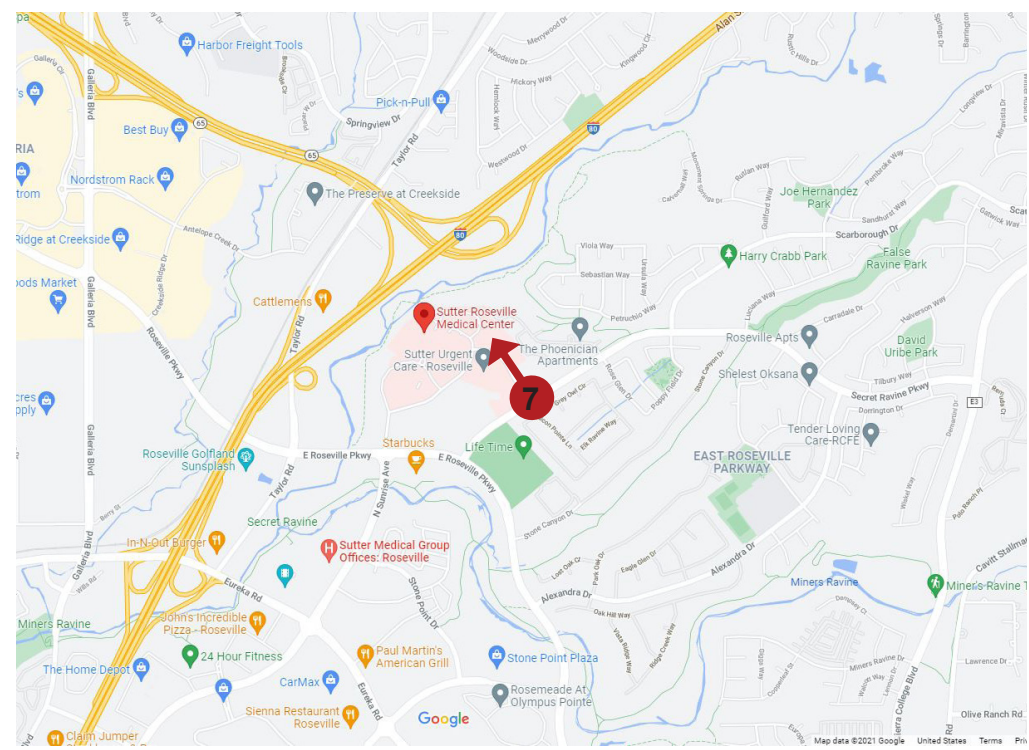

Sutter Roseville Medical Center MOB 7

[View Studies](#)

VIEW 1

E. Roseville Parkway & N. Sunrise Ave.

VIEW 2

PROPOSED PARKING GARAGE 12 EXPANSION IN FRONT OF MOB 7

E. Roseville Parkway & Secret Ravine Parkway

VIEW 3

LOCATION OF PROPOSED MOB

LOCATION OF PROPOSED PARKING GARAGE 12

Secret Ravine Parkway & Medical Plaza Drive

VIEW 4

Secret Ravine Parkway - North

VIEW 5

LOCATION OF PROPOSED MOB

Interstate 80 & Highway 65

VIEW 6

View from the Apartments

VIEW 7

Night View at Secret Ravine Parkway & Medical Plaza

VIEW 8

Night View from the Apartments

SITE SECTION