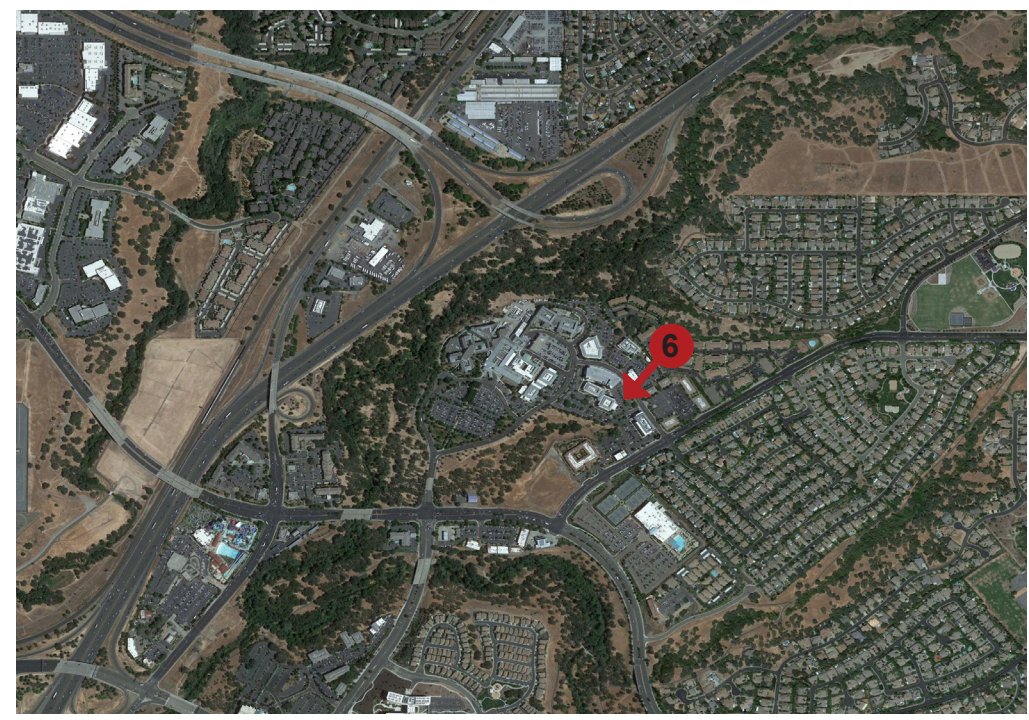

Sutter Roseville Medical Center MOB 7

[View Studies](#)

VIEW 1

E. Roseville Parkway & N. Sunrise Ave.

VIEW 2

PROPOSED PARKING GARAGE 12 EXPANSION IN FRONT OF MOB 7

E. Roseville Parkway & Secret Ravine Parkway

VIEW 3

LOCATION OF PROPOSED MOB

LOCATION OF PROPOSED PARKING GARAGE 12

Secret Ravine Parkway & Medical Plaza Drive

VIEW 4

Secret Ravine Parkway - North

VIEW 5

LOCATION OF PROPOSED MOB

Interstate 80 & Highway 65

VIEW 6

View from the Apartments

VIEW 7

Night View at Secret Ravine Parkway & Medical Plaza

VIEW 8

Night View from the Apartments

SITE SECTION