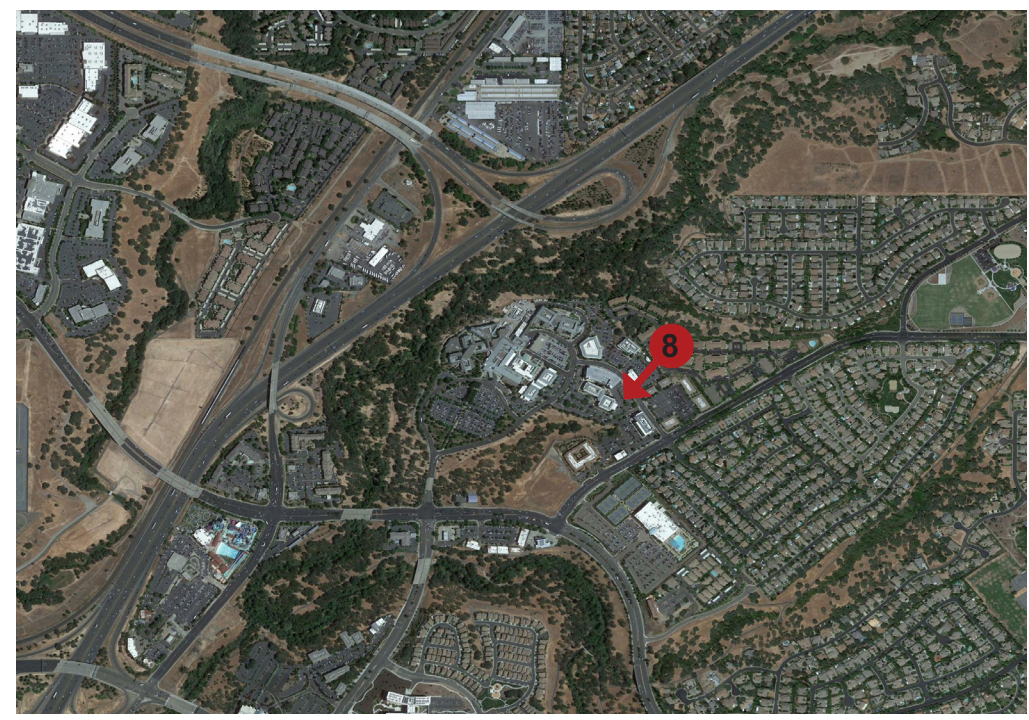

Sutter Roseville Medical Center MOB 7

[View Studies](#)

VIEW 1

E. Roseville Parkway & N. Sunrise Ave.

VIEW 2

PROPOSED PARKING GARAGE 12 EXPANSION IN FRONT OF MOB 7

E. Roseville Parkway & Secret Ravine Parkway

VIEW 3

LOCATION OF PROPOSED MOB

LOCATION OF PROPOSED PARKING GARAGE 12

Secret Ravine Parkway & Medical Plaza Drive

VIEW 4

Secret Ravine Parkway - North

VIEW 5

LOCATION OF PROPOSED MOB

Interstate 80 & Highway 65

VIEW 6

View from the Apartments

VIEW 7

Night View at Secret Ravine Parkway & Medical Plaza

VIEW 8

Night View from the Apartments

SITE SECTION