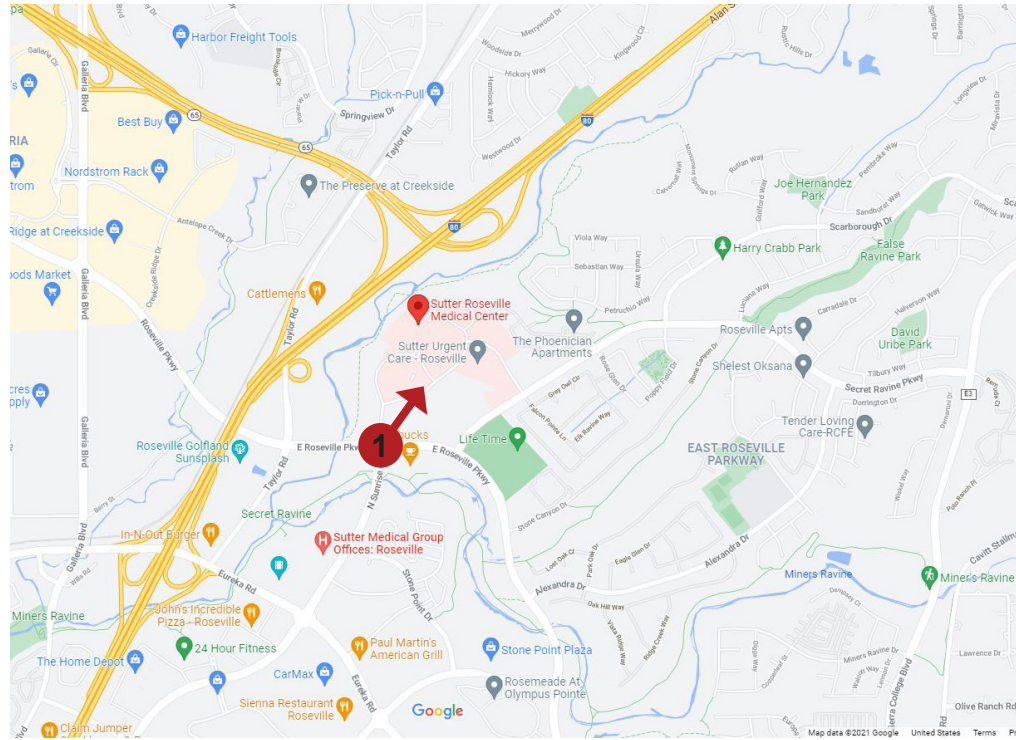

Sutter Roseville Medical Center MOB 7

[View Studies](#)

VIEW 1

E. Roseville Parkway & N. Sunrise Ave.

VIEW 2

PROPOSED PARKING GARAGE 12 EXPANSION IN FRONT OF MOB 7

E. Roseville Parkway & Secret Ravine Parkway

VIEW 3

LOCATION OF PROPOSED MOB

LOCATION OF PROPOSED PARKING GARAGE 12

Secret Ravine Parkway & Medical Plaza Drive

VIEW 4

Secret Ravine Parkway - North

VIEW 5

LOCATION OF PROPOSED MOB

Interstate 80 & Highway 65

VIEW 6

View from the Apartments

VIEW 7

Night View at Secret Ravine Parkway & Medical Plaza

VIEW 8

Night View from the Apartments

SITE SECTION