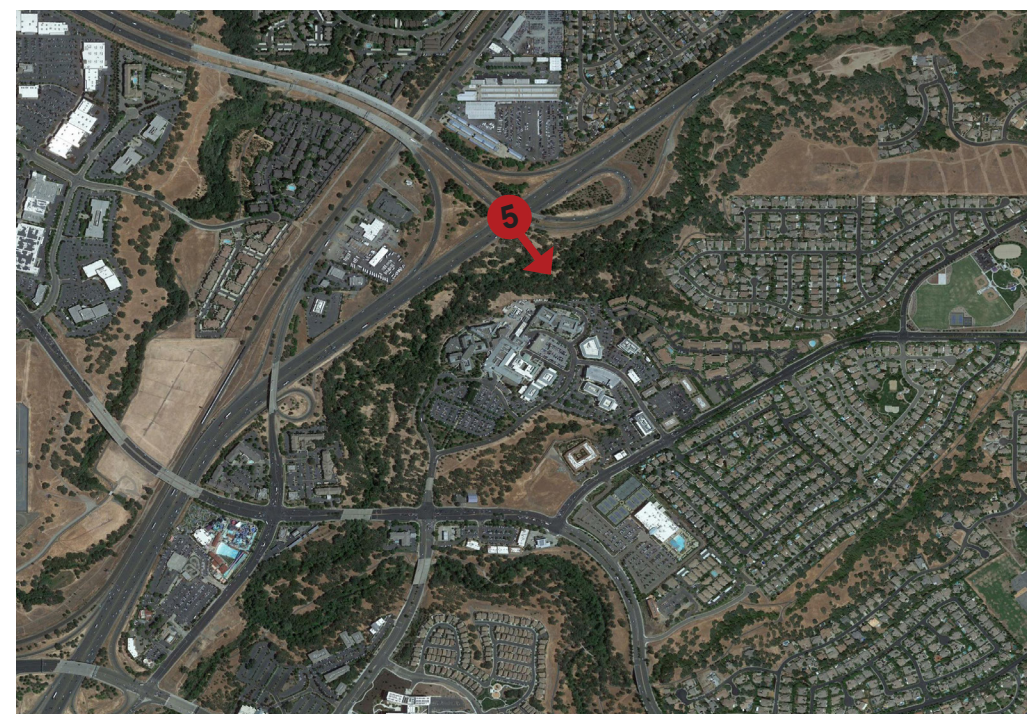

Sutter Roseville Medical Center MOB 7

[View Studies](#)

VIEW 1

E. Roseville Parkway & N. Sunrise Ave.

VIEW 2

PROPOSED PARKING GARAGE 12 EXPANSION IN FRONT OF MOB 7

E. Roseville Parkway & Secret Ravine Parkway

VIEW 3

LOCATION OF PROPOSED MOB

LOCATION OF PROPOSED PARKING GARAGE 12

Secret Ravine Parkway & Medical Plaza Drive

VIEW 4

Secret Ravine Parkway - North

VIEW 5

LOCATION OF PROPOSED MOB

Interstate 80 & Highway 65

VIEW 6

View from the Apartments

VIEW 7

Night View at Secret Ravine Parkway & Medical Plaza

VIEW 8

Night View from the Apartments

SITE SECTION