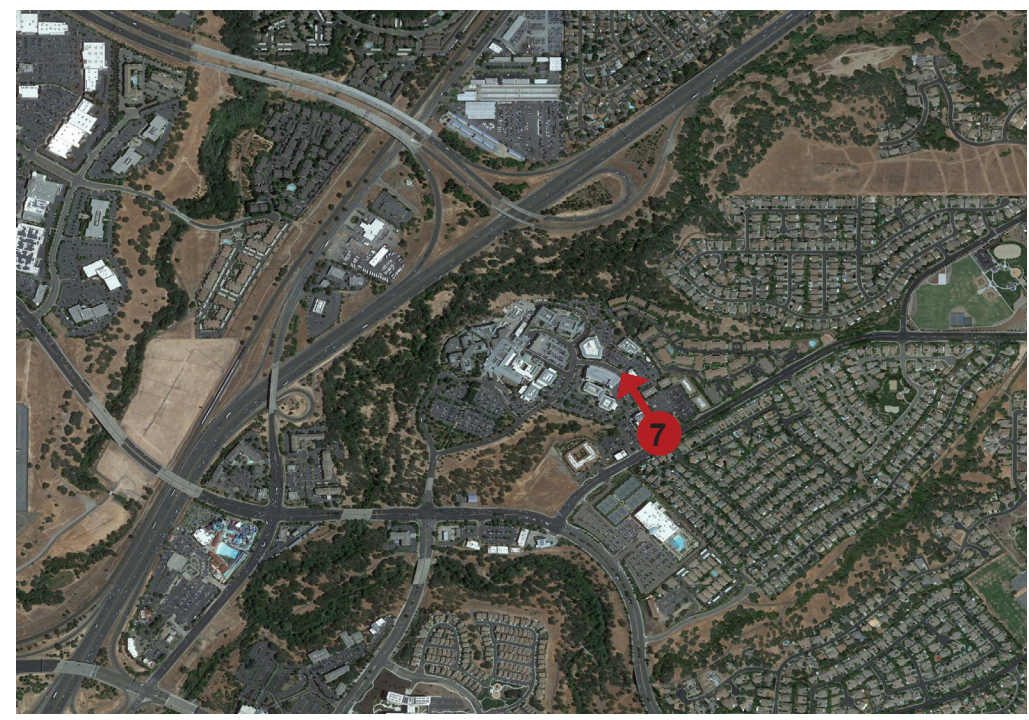

Sutter Roseville Medical Center MOB 7

[View Studies](#)

VIEW 1

E. Roseville Parkway & N. Sunrise Ave.

VIEW 2

PROPOSED PARKING GARAGE 12 EXPANSION IN FRONT OF MOB 7

E. Roseville Parkway & Secret Ravine Parkway

VIEW 3

LOCATION OF PROPOSED MOB

LOCATION OF PROPOSED PARKING GARAGE 12

Secret Ravine Parkway & Medical Plaza Drive

VIEW 4

Secret Ravine Parkway - North

VIEW 5

LOCATION OF PROPOSED MOB

Interstate 80 & Highway 65

VIEW 6

View from the Apartments

VIEW 7

Night View at Secret Ravine Parkway & Medical Plaza

VIEW 8

Night View from the Apartments

SITE SECTION