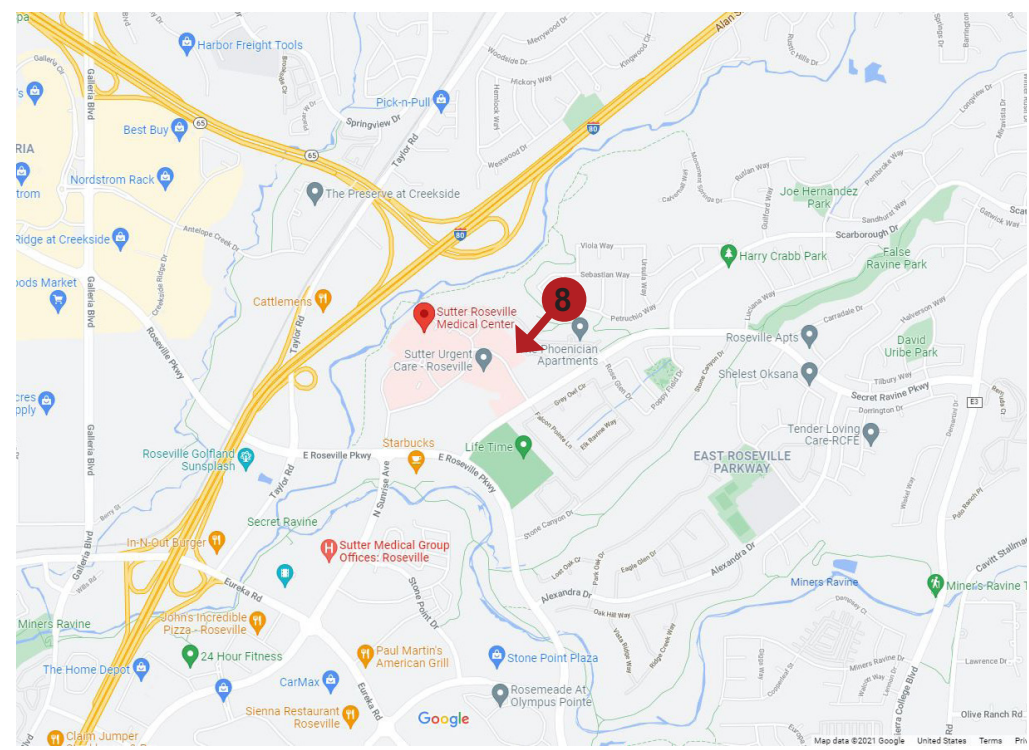

Sutter Roseville Medical Center MOB 7

[View Studies](#)

VIEW 1

E. Roseville Parkway & N. Sunrise Ave.

VIEW 2

PROPOSED PARKING GARAGE 12 EXPANSION IN FRONT OF MOB 7

E. Roseville Parkway & Secret Ravine Parkway

VIEW 3

LOCATION OF PROPOSED MOB

LOCATION OF PROPOSED PARKING GARAGE 12

Secret Ravine Parkway & Medical Plaza Drive

VIEW 4

Secret Ravine Parkway - North

VIEW 5

LOCATION OF PROPOSED MOB

Interstate 80 & Highway 65

VIEW 6

View from the Apartments

VIEW 7

Night View at Secret Ravine Parkway & Medical Plaza

VIEW 8

Night View from the Apartments

SITE SECTION