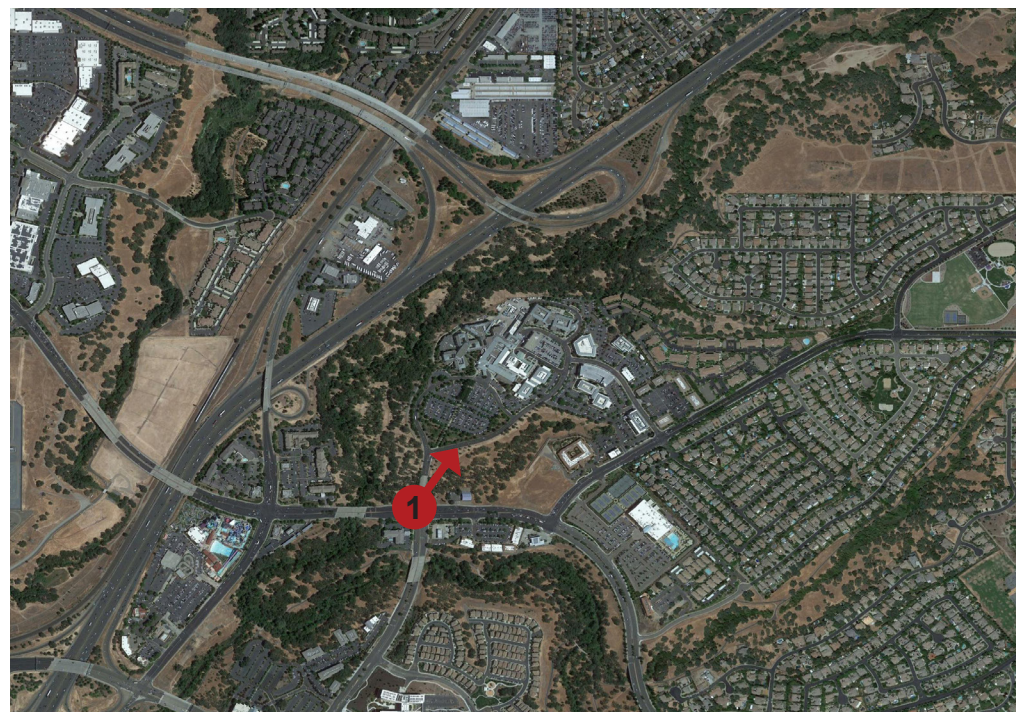

Sutter Roseville Medical Center MOB 7

[View Studies](#)

VIEW 1

E. Roseville Parkway & N. Sunrise Ave.

VIEW 2

PROPOSED PARKING GARAGE 12 EXPANSION IN FRONT OF MOB 7

E. Roseville Parkway & Secret Ravine Parkway

VIEW 3

LOCATION OF PROPOSED MOB

LOCATION OF PROPOSED PARKING GARAGE 12

Secret Ravine Parkway & Medical Plaza Drive

VIEW 4

Secret Ravine Parkway - North

VIEW 5

LOCATION OF PROPOSED MOB

Interstate 80 & Highway 65

VIEW 6

View from the Apartments

VIEW 7

Night View at Secret Ravine Parkway & Medical Plaza

VIEW 8

Night View from the Apartments

SITE SECTION