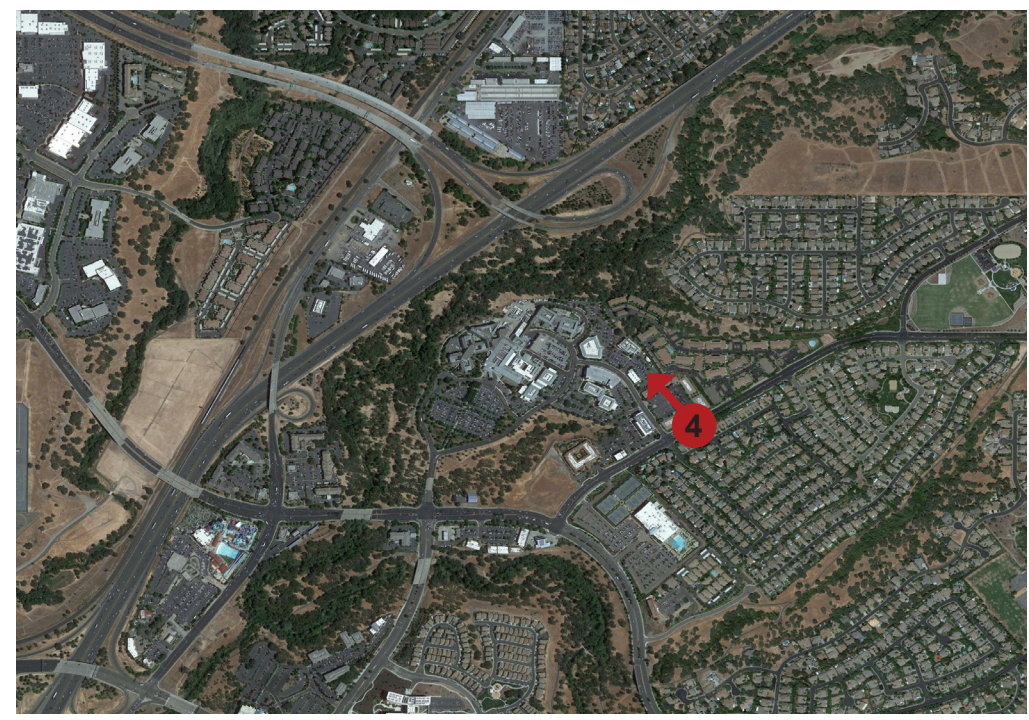

Sutter Roseville Medical Center MOB 7

[View Studies](#)

VIEW 1

E. Roseville Parkway & N. Sunrise Ave.

VIEW 2

PROPOSED PARKING GARAGE 12 EXPANSION IN FRONT OF MOB 7

E. Roseville Parkway & Secret Ravine Parkway

VIEW 3

LOCATION OF PROPOSED MOB

LOCATION OF PROPOSED PARKING GARAGE 12

Secret Ravine Parkway & Medical Plaza Drive

VIEW 4

Secret Ravine Parkway - North

VIEW 5

LOCATION OF PROPOSED MOB

Interstate 80 & Highway 65

VIEW 6

View from the Apartments

VIEW 7

Night View at Secret Ravine Parkway & Medical Plaza

VIEW 8

Night View from the Apartments

SITE SECTION